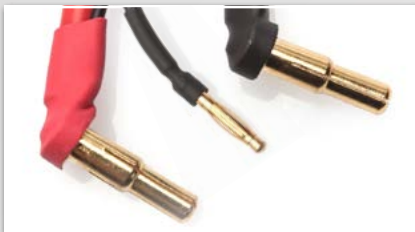

© 2016 LRP electronic GmbH

Order No.	Item	EAN Code	RRP*
65813	Double-charging lead - 4mm/5mm 2S LiPo Hardcase incl. XH Balancing adapter	4250068165937	9,49 €

* Recommended Retail Price in Germany in €