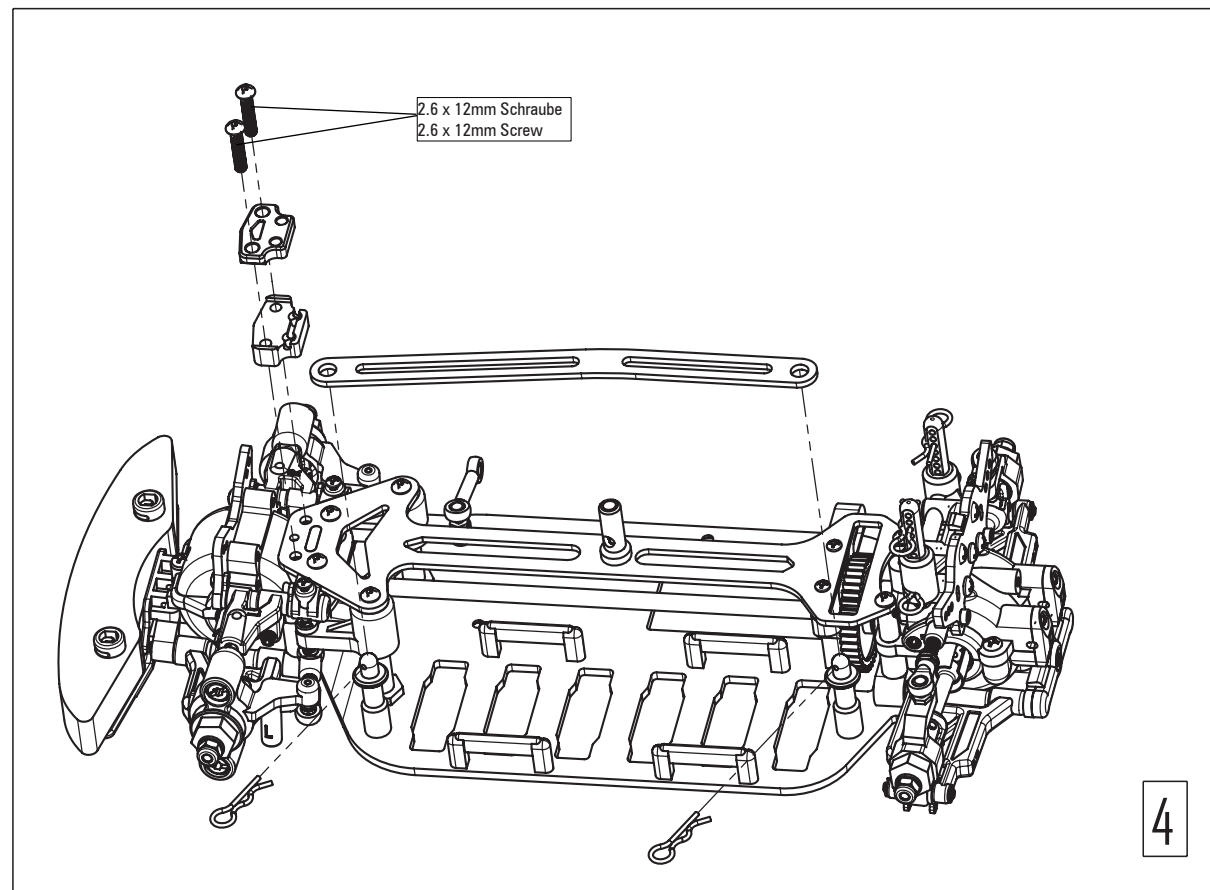

Racing
ANDERSON

S18-TC

LRP 1/18 SCALE HIGH-PERFORMANCE
4WD ELECTRIC R/C TOURING CAR

S18.TC

LRP 1/18 SCALE HIGH-PERFORMANCE
4WD ELECTRIC R/C TOURING CAR

S18.TC

**LRP 1/18 SCALE HIGH-PERFORMANCE
4WD ELECTRIC R/C TOURING CAR**