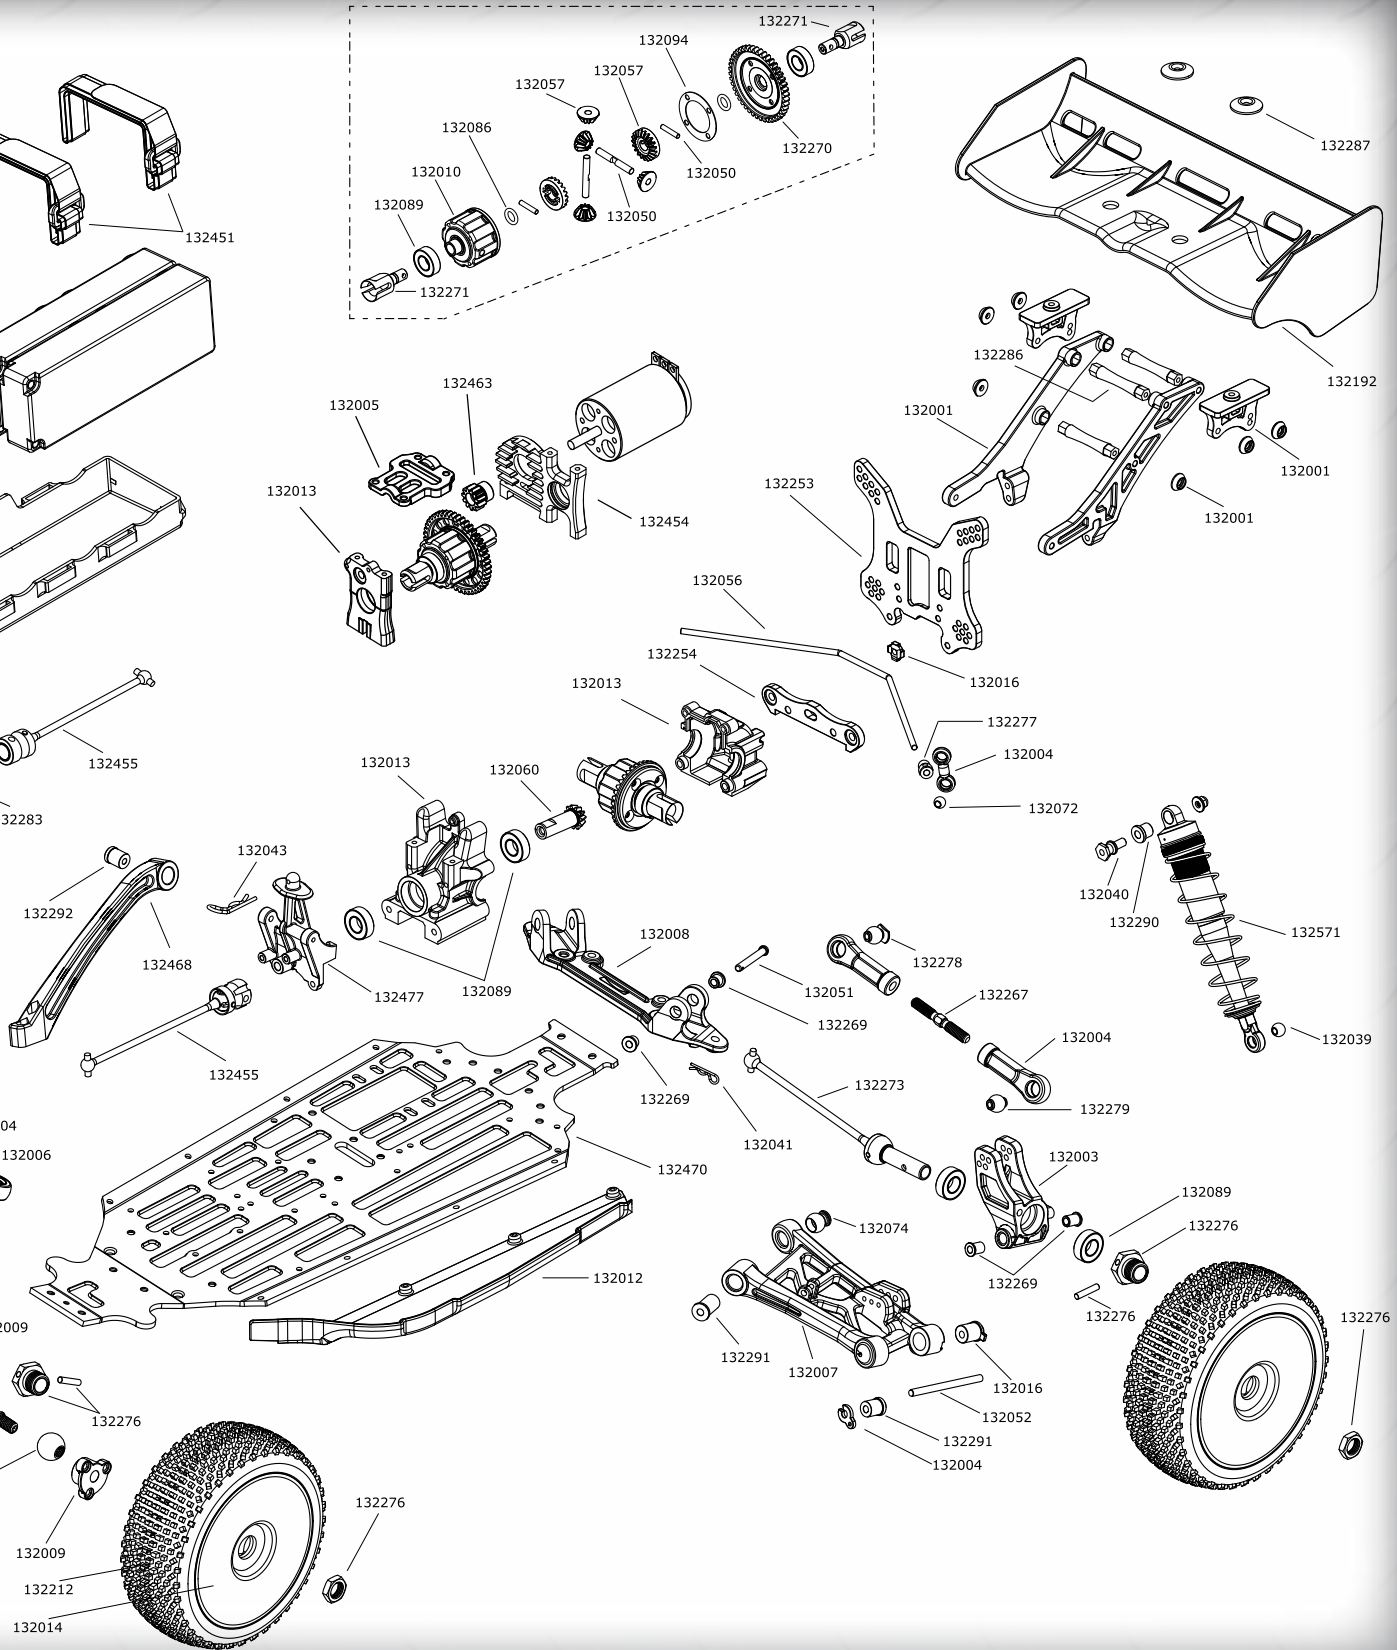

Notes:

ELECTRIC POWERED CARS

S8 BXR

Team #130300

SBB

Premium RTR #130400

S8★BXe

spare parts