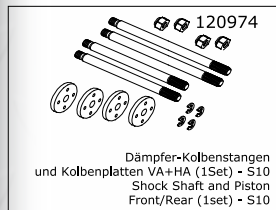

S10 BLAST BX

spare parts

WWW.LRP.CC

OPTIONAL PARTS :