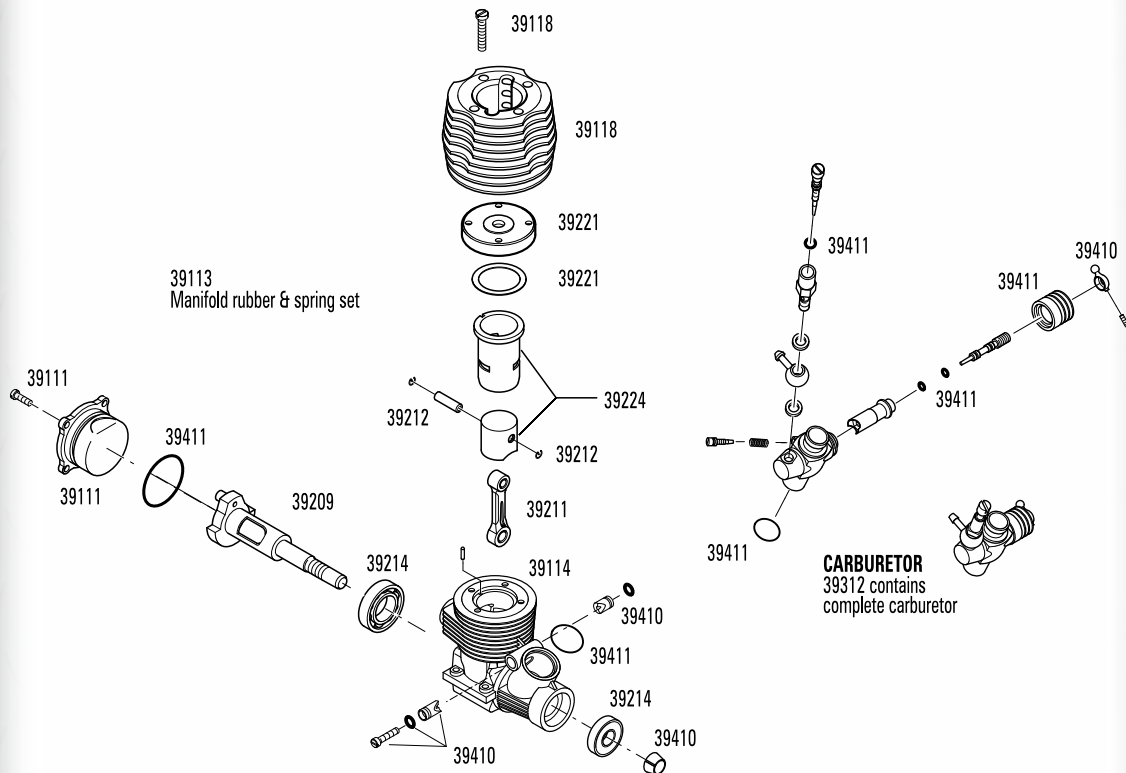

Z.12R Team Spec.4

(#31203)

ORDER #	spare part description	ORDER #	spare part description
39214	Z.12R Team Spec.4 - Ball Bearing Set (Front & Rear)	39209	Z.12R Team Spec.4 - Crankshaft
39114	Z.12R Team Spec.4 - Crankcase	39221	Z.12R Team Spec.4 - Burn Room & Head Shim Set
39111	Z.12R Team Spec.4 - Backplate	39410	Z.12R Team Spec.4 - Various Parts Bag
39224	Z.12R Team Spec.4 - Piston & Sleeve Set	39411	Z.12R Team Spec.4 - O-Ring Set
39211	Z.12R Team Spec.4 - Conrod	39312	Z.12R Team Spec.4 - Slide Carburetor Set
39212	Z.12R Team Spec.4 - Wrist Pin & Clips	39118	Z.12R Team Spec.4 - Cylinder Head Set
39113	Z.12R Team Spec.4 - Manifold rubber & spring set		