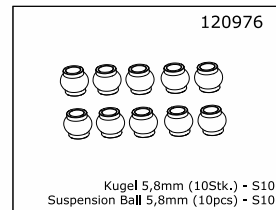

S10 BLAST BX

spare parts

WWW.LRP.CC

OPTIONAL PARTS :