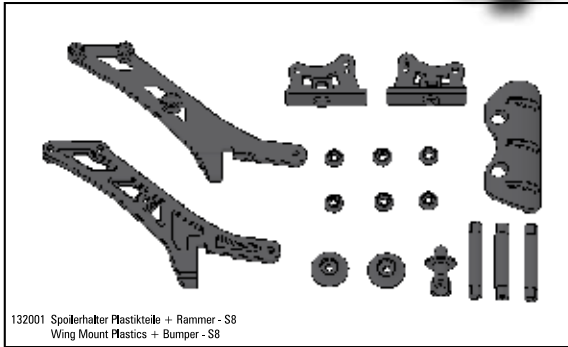

S8★BXe

spare parts