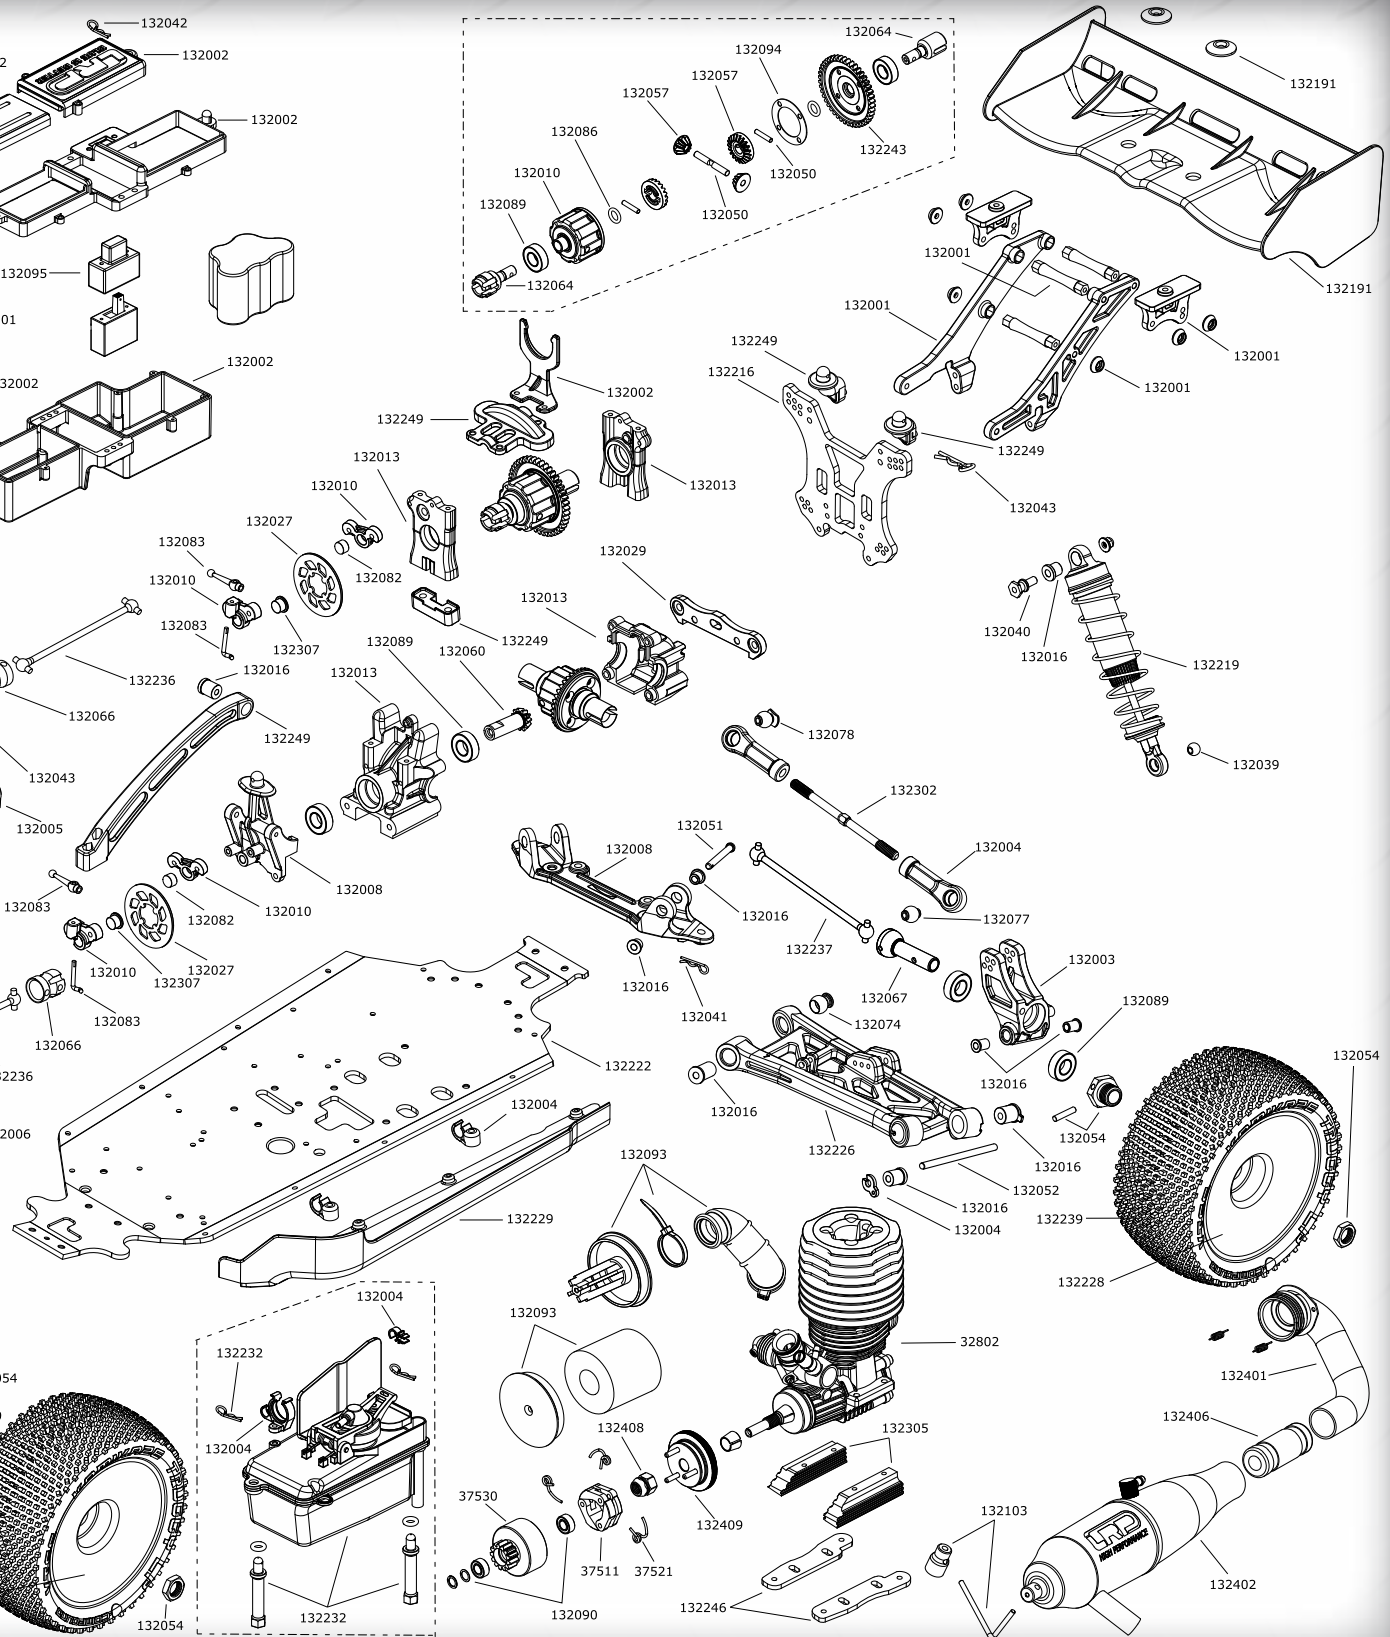

Notes:

SB★FX

#131600

Team

SB★IX

Premium RTR #131500

S8★TX

spare parts