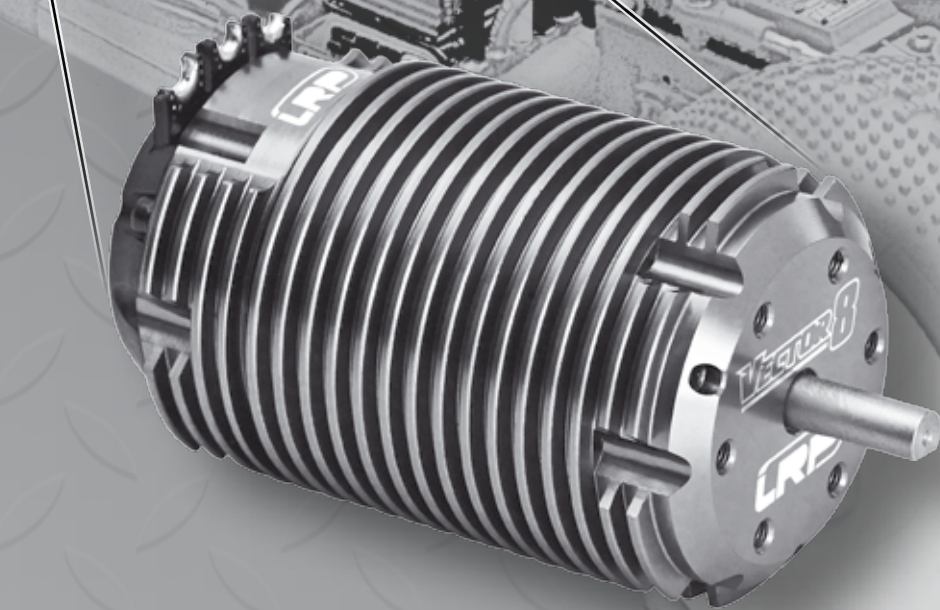

KIT PART IDENTIFIER