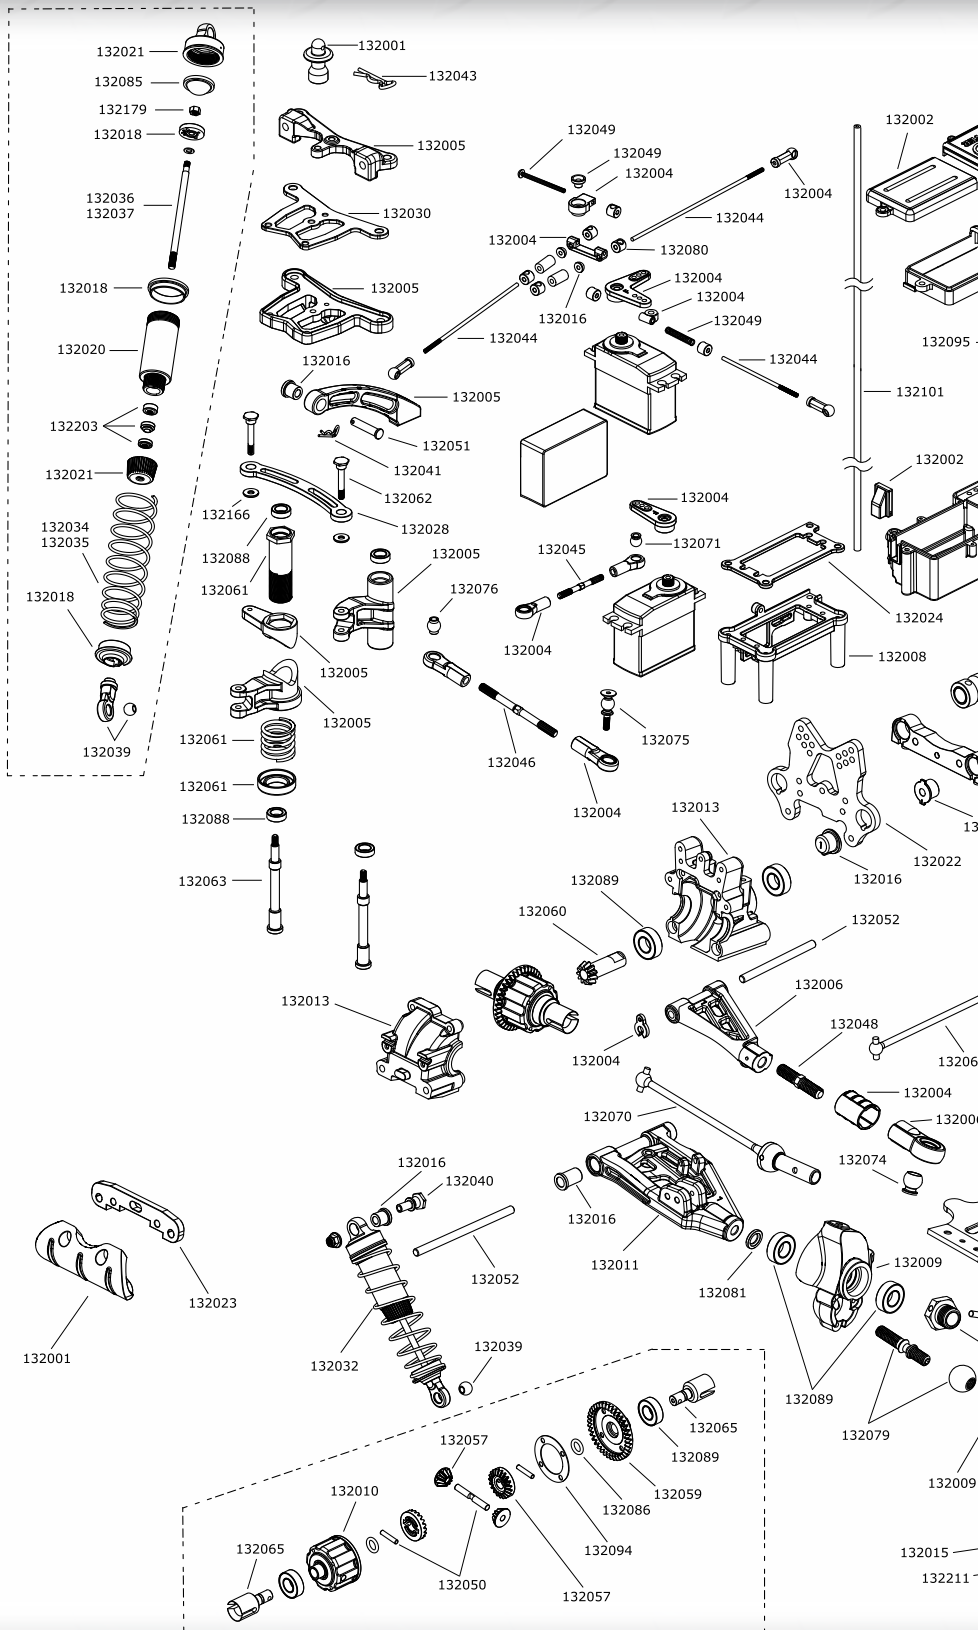

SB® BX

Premium RTR #131300