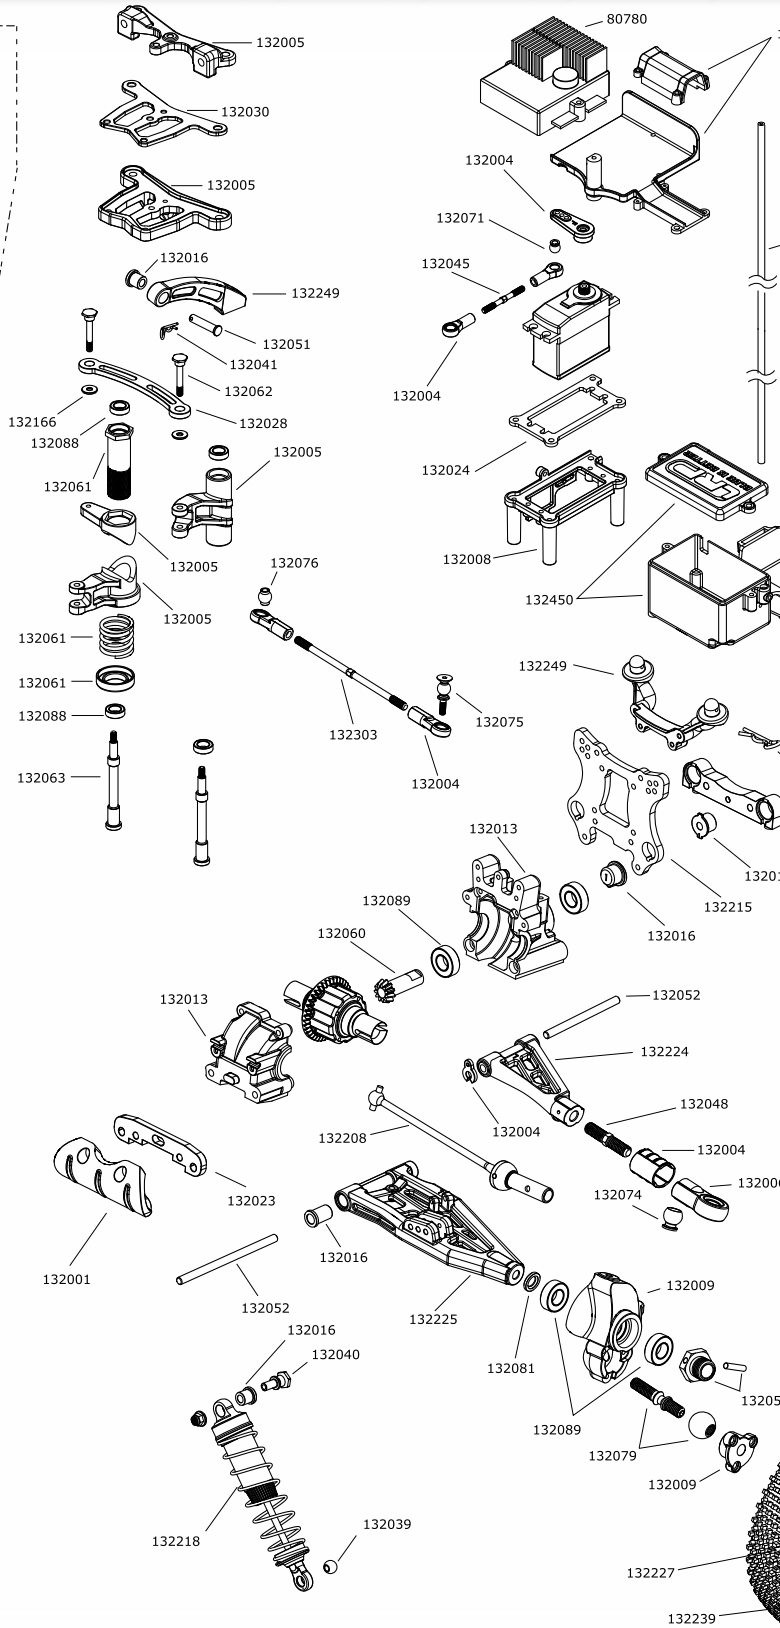

SBI

Premium RTR #130500