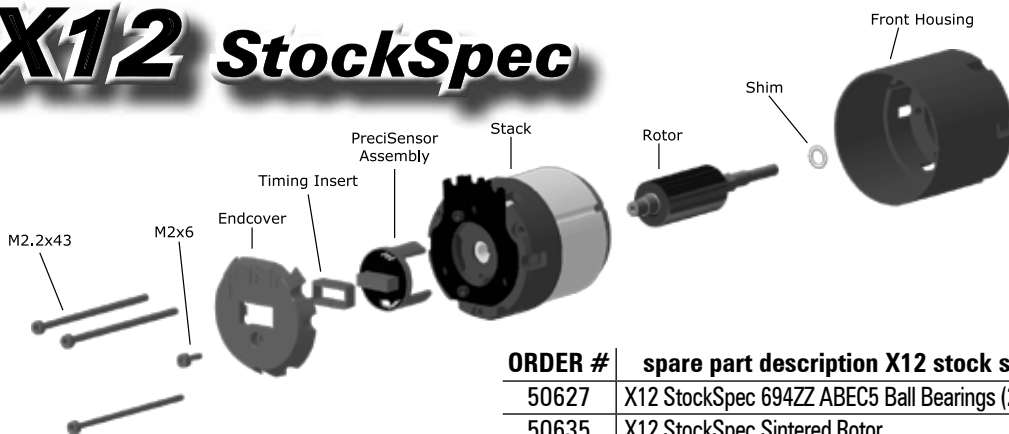

X12 StockSpec

ORDER #	spare part description X12 stock spec
50627	X12 StockSpec 694ZZ ABEC5 Ball Bearings (2pcs.)
50635	X12 StockSpec Sintered Rotor
50622	X12 StockSpec small parts set (includes screws, endcover, timing inserts, shims, o-ring)
50622	X12 PreciSensor Assembly (complete replacement sensor assembly, ready to use)

X11 Modified & StockSpec

ORDER #	spare part description X11 Modified
50604	X11 Ersatzkugellager R166 (2stk)
50609	X11 Ersatzrotor Bonded Magnet
50610	X11 Ersatzrotor Sintered Magnet
50619	Brushless X11 "Small Parts Set"

ORDER #	spare part description X11 StockSpec
50604	X11 Ersatzkugellager R166 (2stk)
50613	Ersatzrotor "StockSpec" 12.3mm Sintered
50619	Brushless X11 "Small Parts Set"
50619	Brushless X11 "Small Parts Set"