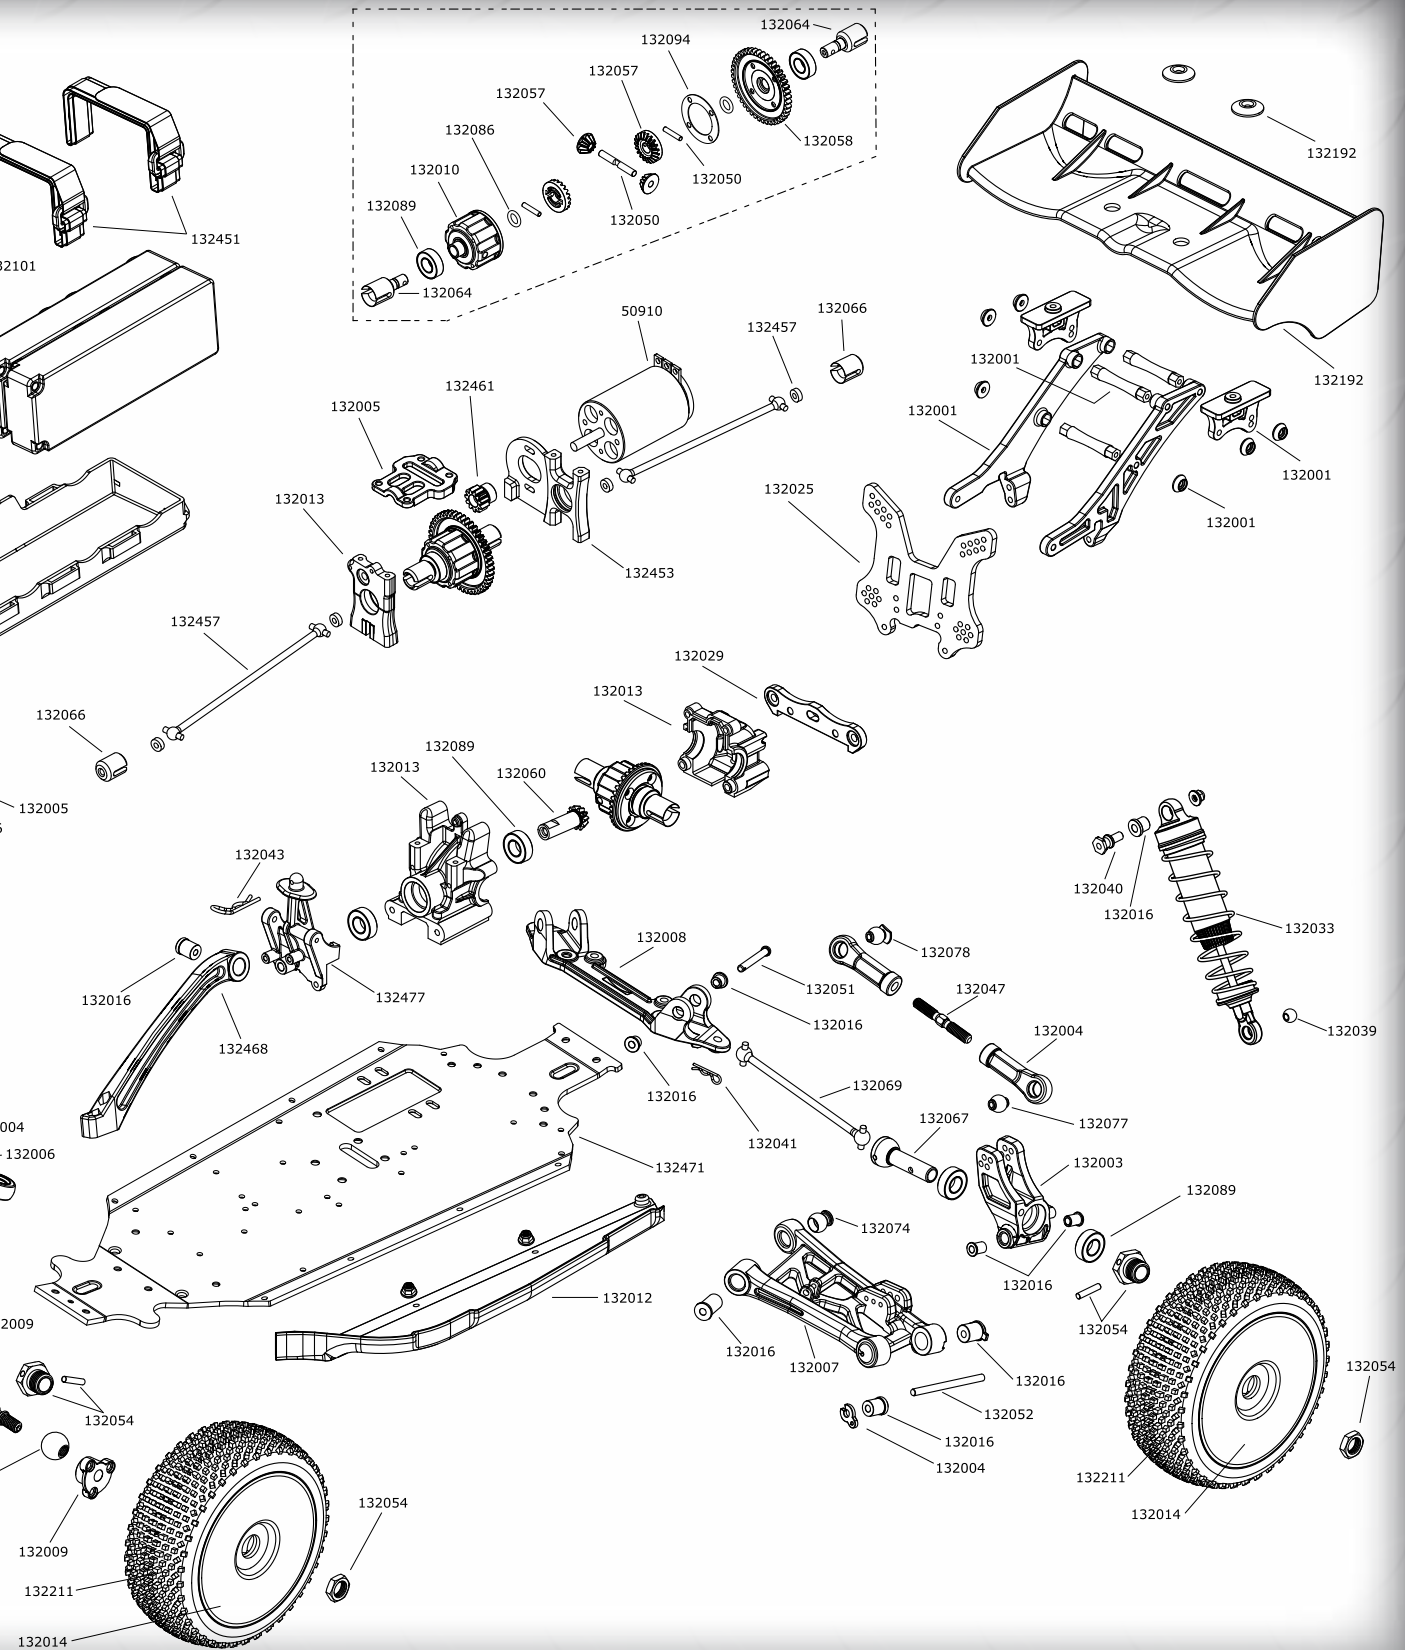

Notes:

ELECTRIC POWERED CARS

S8 BXR

Team #130300

SBB

Premium RTR #130400

S8★BXe

spare parts