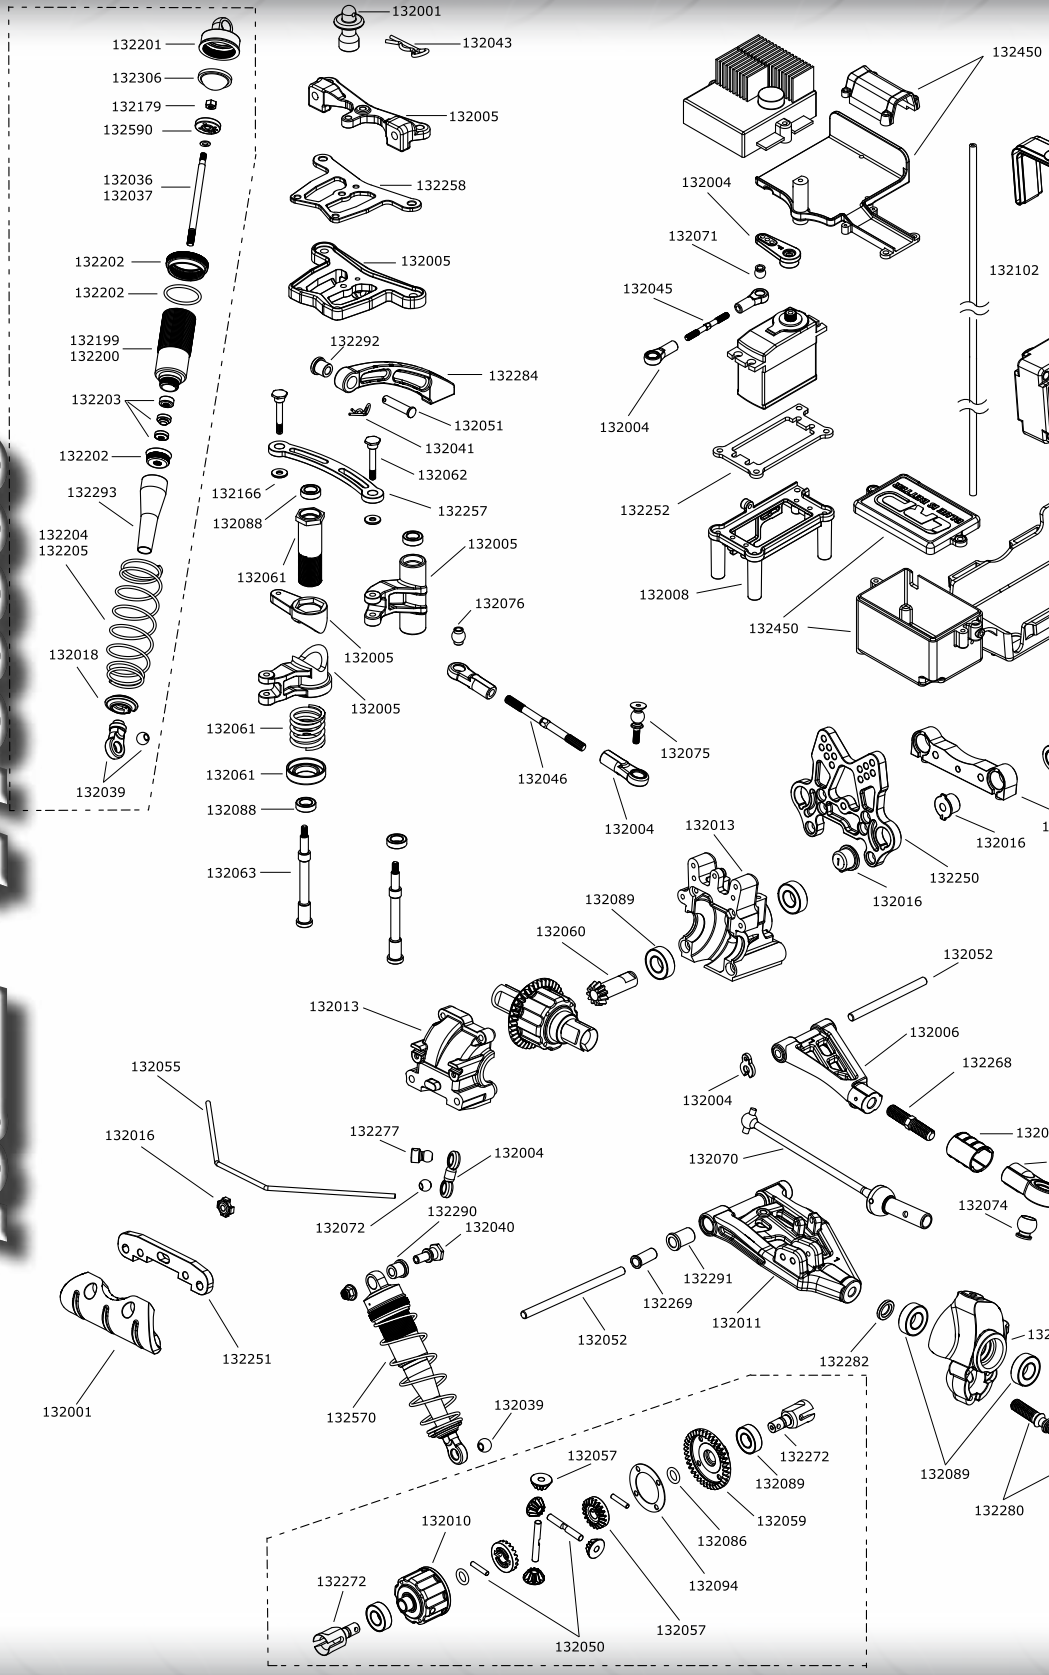

S8 BXR

Team #130300