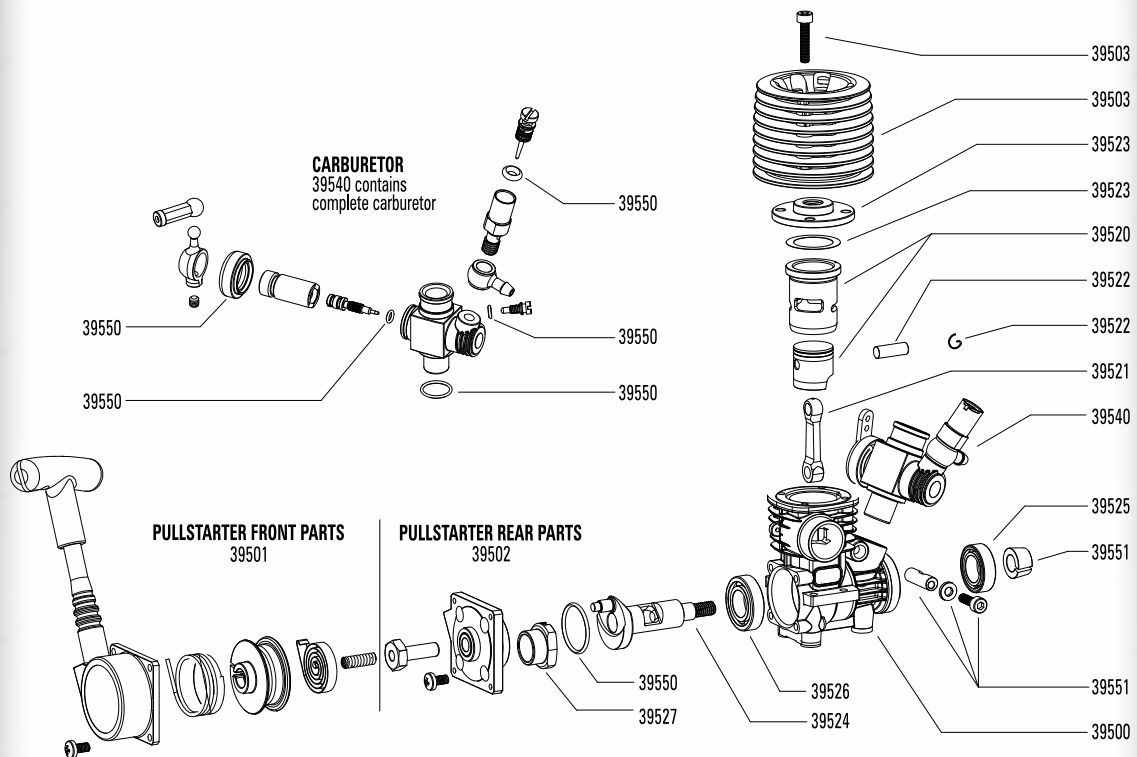

Z1.2S Pullstart

(#30700)

ORDER #	spare part description	ORDER #	spare part description
39500	Z1.2S Pullstart - Crankcase	39524	Z1.2S Pullstart - Crankshaft
39501	Z1.2S Pullstart - Pullstarter Front Parts	39525	Z1.2S Pullstart - Front Ball Bearing
39502	Z1.2S Pullstart - Pullstarter Rear Parts	39526	Z1.2S Pullstart - Rear Ball Bearing
39503	Z1.2S Pullstart - Cylinder Head Set	39527	Z1.2S Pullstart - Pullstarter One-Way Bearing
39520	Z1.2S Pullstart - Piston & Sleeve Set	39540	Z1.2S Pullstart - Slide Carburetor Set
39521	Z1.2S Pullstart - Conrod	39550	Z1.2S Pullstart - O-Ring Set
39522	Z1.2S Pullstart - Wrist Pin & Clips	39551	Z1.2S Pullstart - Various Parts Bag
39523	Z1.2S Pullstart - Burn Room & Head Shim Set