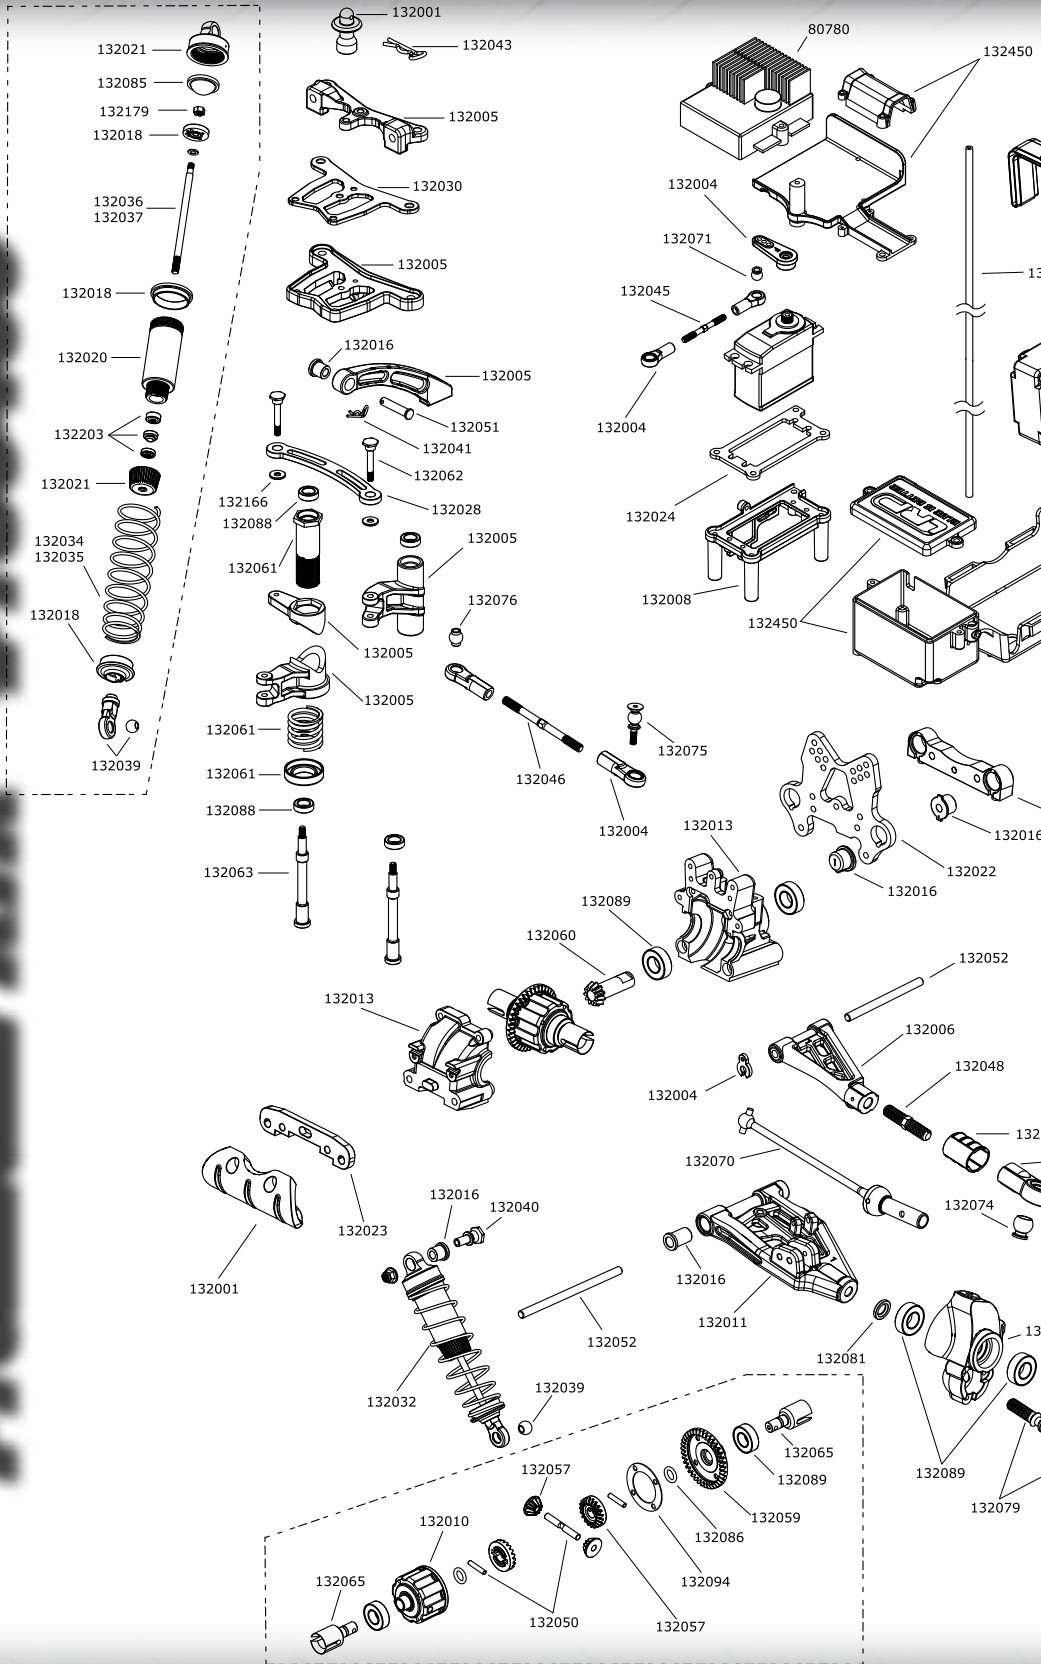

Notes:

ELECTRIC POWERED CARS

S8 BXR

Team #130300

SBB

Premium RTR #130400

S8★BXe

spare parts