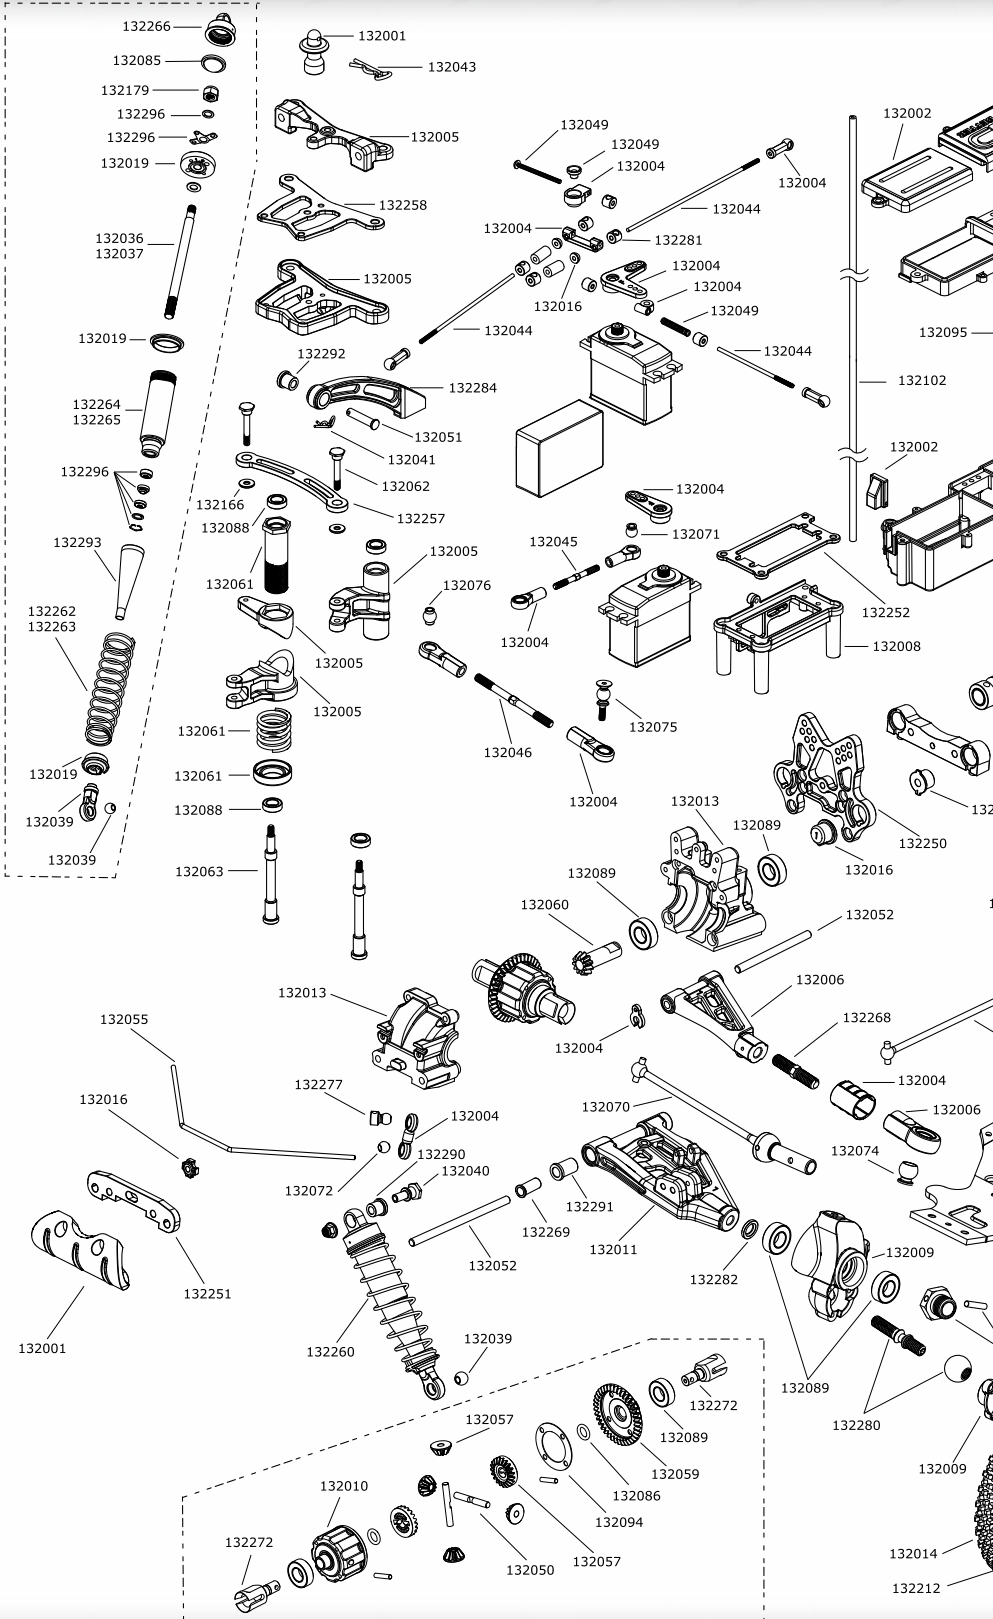

SB® Team

#131400