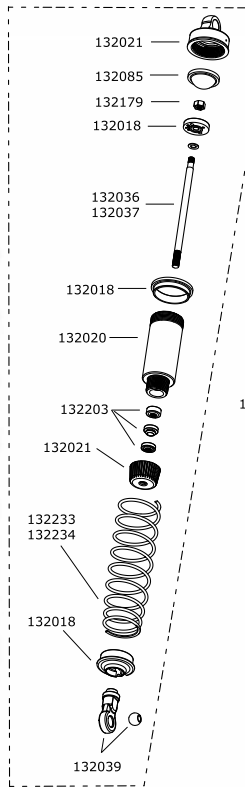

SBI

Premium RTR #130500