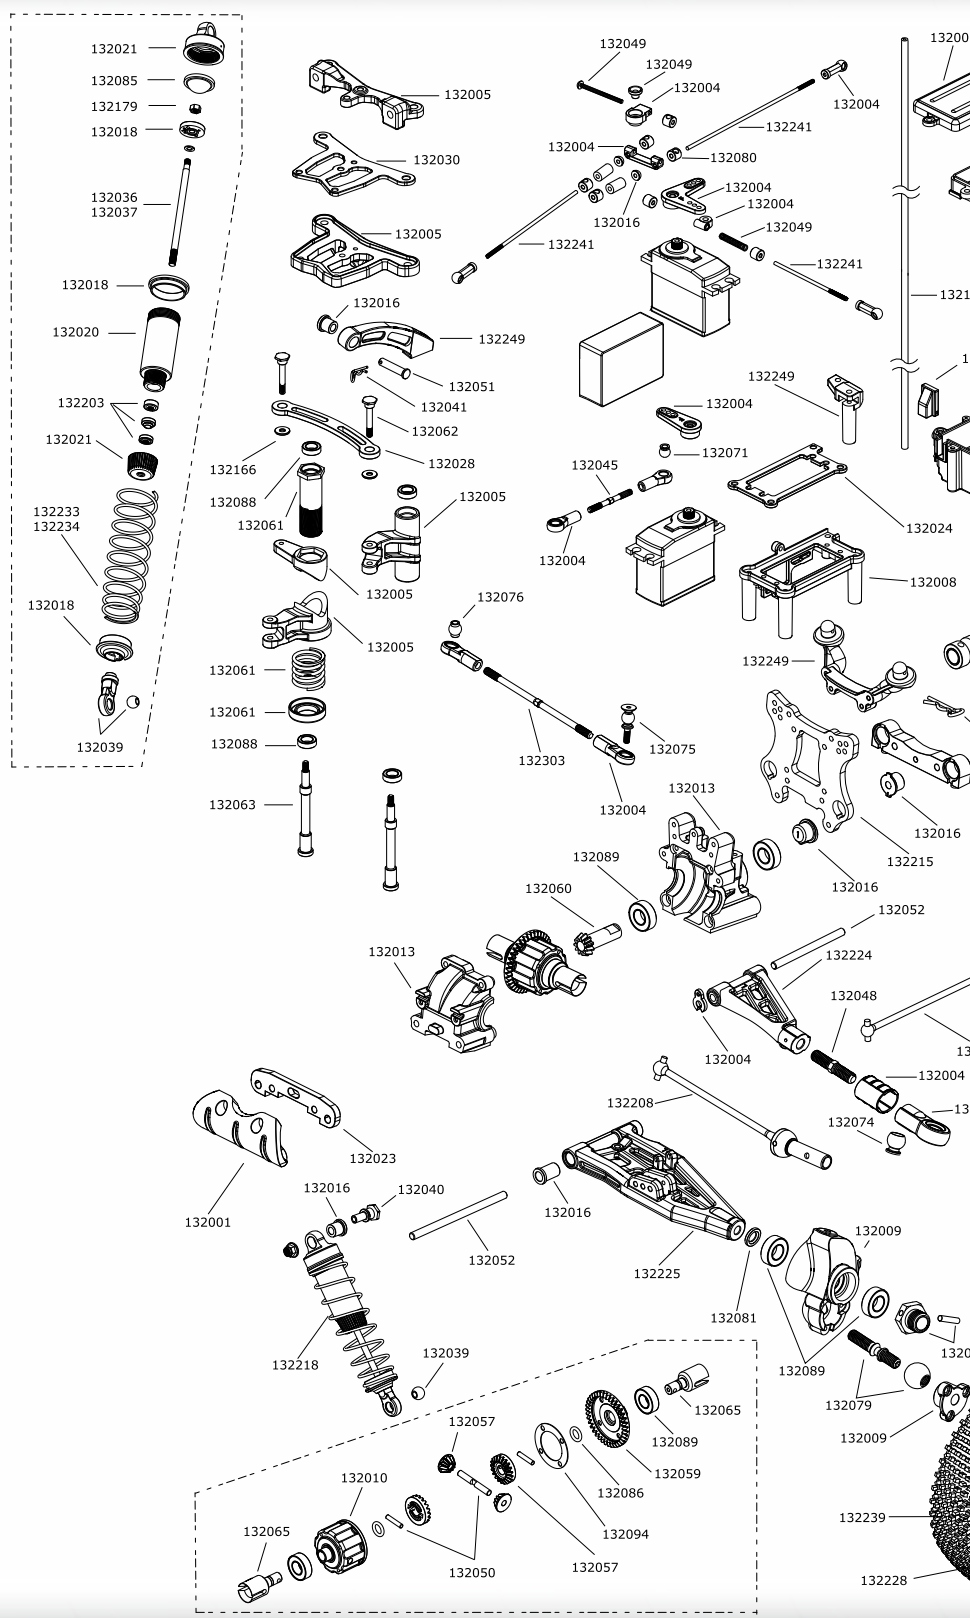

Notes:

SB★FX

#131600

Team

SB★IX

Premium RTR #131500

S8★TX

spare parts