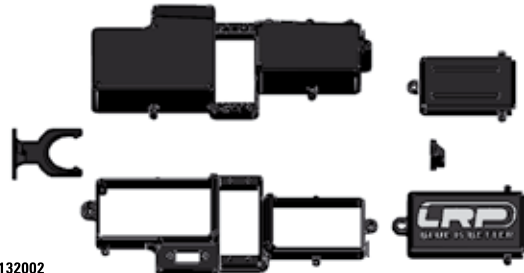

132002
Radio Tray Plastics - S8
Empfänger- + Akkubox Plastikteile - S8