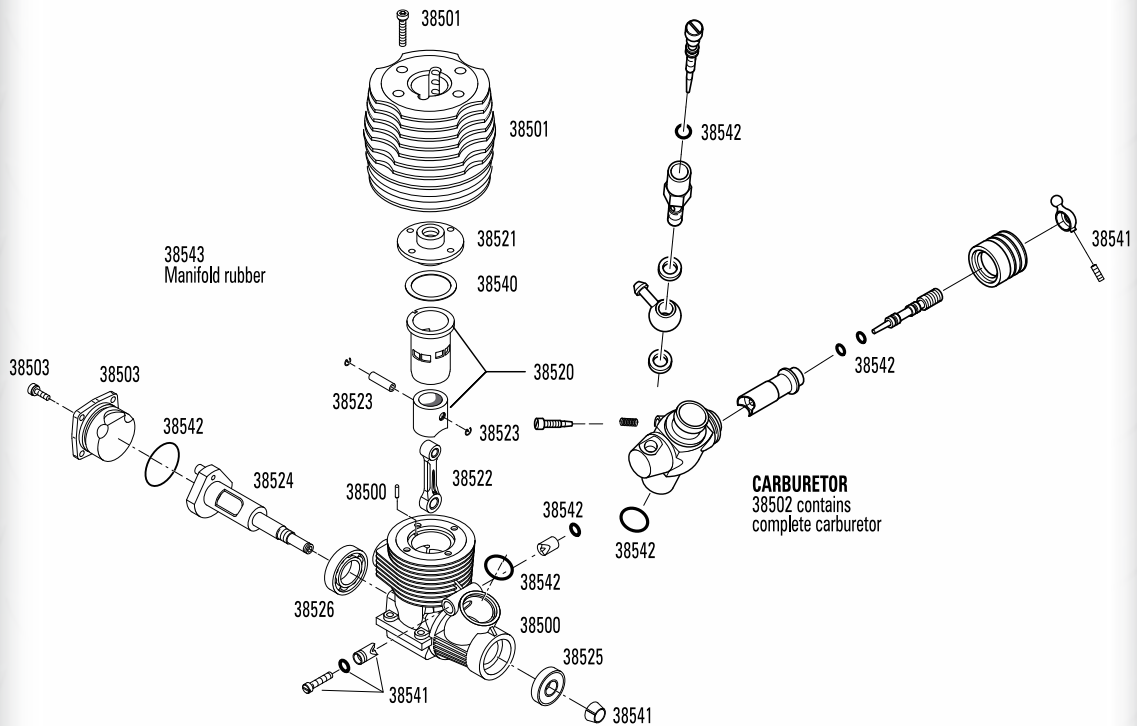

ZR.21 X Competition

(#32110)

ORDER #	spare part description	ORDER #	spare part description
38500	ZR.21 X - Crankcase	38524	ZR.21 X - Crankshaft
38501	ZR.21 X - Cylinder Head incl. Screws	38525	ZR.21 X - Ball Bearing Front
38502	ZR.21 X - Slide Carburetor (changeable)	38526	ZR.21 X - Ball Bearing Rear
38503	ZR.21 X - Backplate incl. Screws	38540	ZR.21 X - Head Shims (8 pcs.)
38520	ZR.21 X - Piston & Sleeve Set	38541	ZR.21 X - Various Parts Bag
38521	ZR.21 X - Turbo Burn Room	38542	ZR.21 X - O-Ring Set
38522	ZR.21 X - Conrod	38543	ZR.21 X - Manifold rubber (3 pcs.)
38523	ZR.21 X - Wrist Pin & Clips