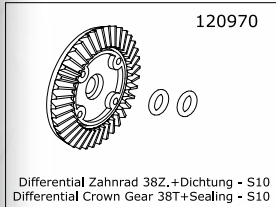

S10 BLAST BX

spare parts

WWW.LRP.CC

OPTIONAL PARTS :