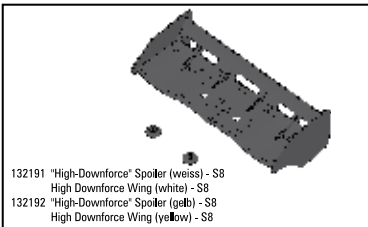

S8★BXe

spare parts