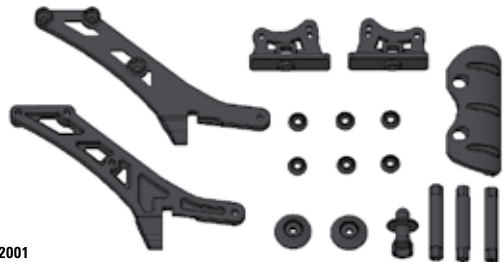

Notes:

SB★FX

#131600

Team

SB★IX

Premium RTR #131500

S8★TX

spare parts