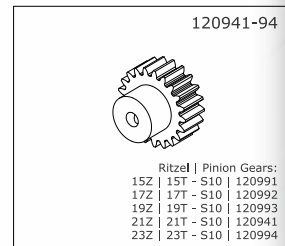

120986
Spurstangen Satz hinten - S10 TX
Rear Turnbuckle Set - S10 TX