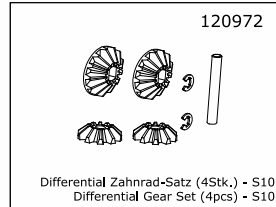

S10 BLAST BX

spare parts

WWW.LRP.CC

OPTIONAL PARTS :