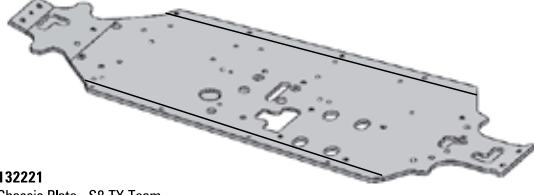

132221
Chassis Plate - S8 TX Team
Chassis Platte - S8 TX Team