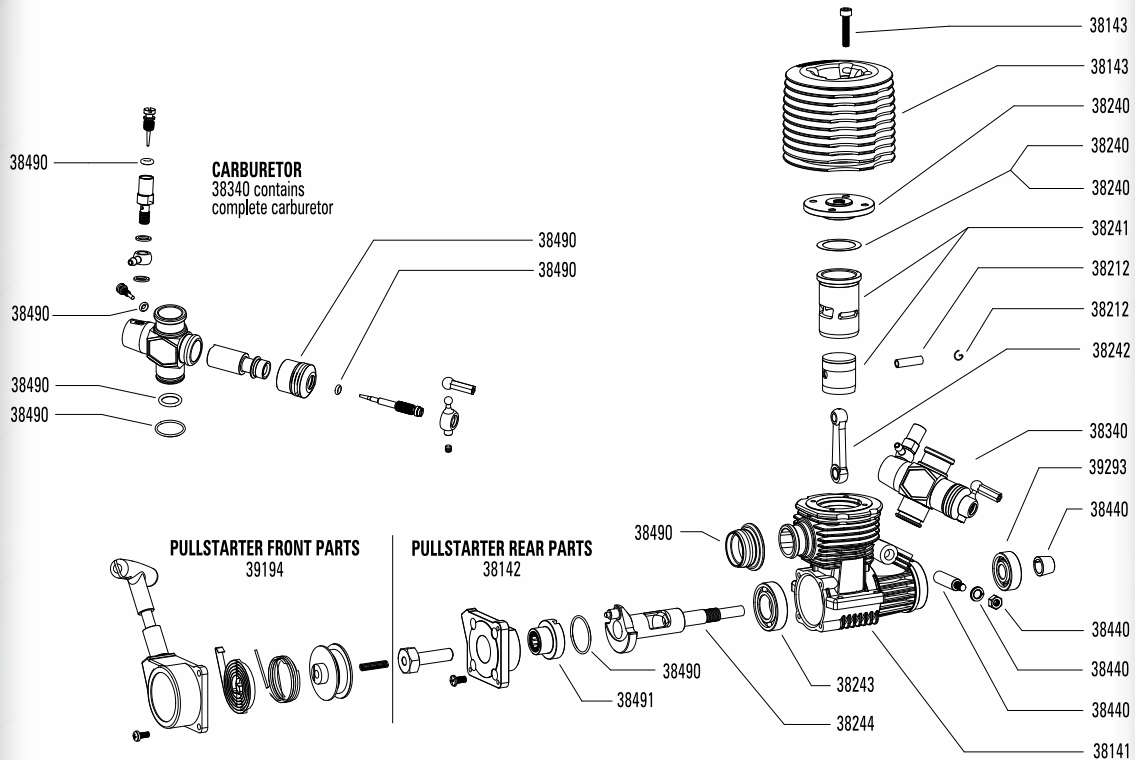

Z.21R Spec.2 Pullstart (#32171)

ORDER #	spare part description	ORDER #	spare part description
39293	Z.21R Spec.2 Pullstart - Front Ball Bearing	38244	Z.21R Spec.2 Pullstart - Crankshaft
38141	Z.21R Spec.2 Pullstart - Crankcase	38243	Z.21R Spec.2 Pullstart - Rear Ball Bearing
38241	Z.21R Spec.2 Pullstart - Piston & Sleeve Set	38240	Z.21R Spec.2 Pullstart - Burn Room & Head Shim Set
38242	Z.21R Spec.2 Pullstart - Conrod	38440	Z.21R Spec.2 Pullstart - Various Parts Bag
38212	Z.21R Spec.2 Pullstart - Wrist Pin & Clips	38490	Z.21R Spec.2 Pullstart - O-Ring Set
39194	Z.21R Spec.2 Pullstart - Pullstarter Front Parts	38340	Z.21R Spec.2 Pullstart - Slide Carburetor Set
38142	Z.21R Spec.2 Pullstart - Pullstarter Rear Parts	38143	Z.21R Spec.2 Pullstart - Cylinder Head Set
38491	Z.21R Spec.2 Pullstart - Pullstarter One-Way Bearing