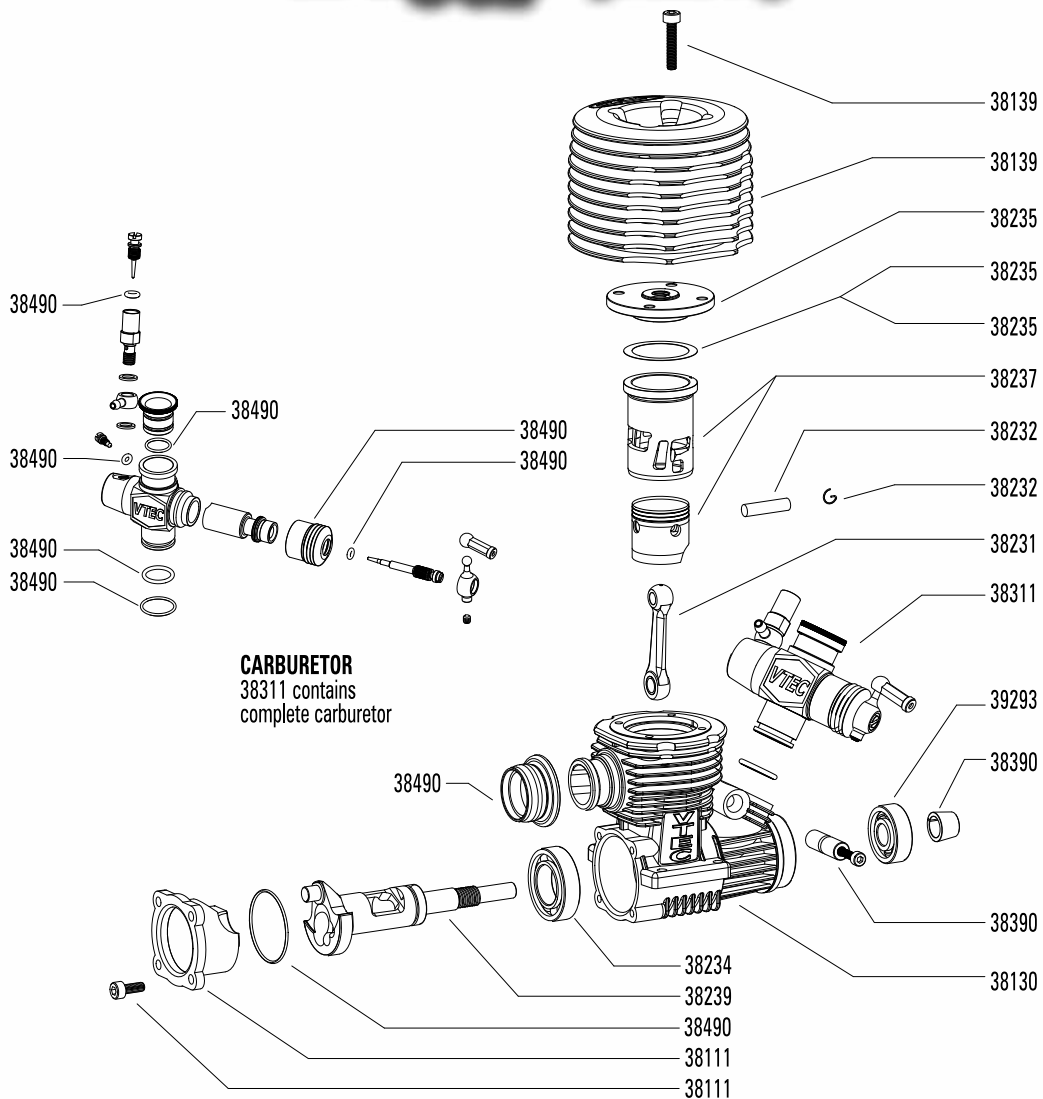

Z.28R Spec.3 Truggy (#32809)

ORDER #	spare part description	ORDER #	spare part description
39293	Z.28R Spec.3 Truggy - Front Ball Bearing	38239	Z.28R Spec.3 Truggy - Crankshaft
38130	Z.28R Spec.3 Truggy - Crankcase	38234	Z.28R Spec.3 Truggy - Rear Ball Bearing
38111	Z.28R Spec.3 Truggy - Backplate	38235	Z.28R Spec.3 Truggy - Burn Room & Head Shim Set
38237	Z.28R Spec.3 Truggy - Piston & Sleeve Set	38390	Z.28R Spec.3 Truggy - Various Parts Bag
38231	Z.28R Spec.3 Truggy - Conrod	38490	Z.28R Spec.3 Truggy - O-Ring Set
38232	Z.28R Spec.3 Truggy - Wrist Pin & Clips	38311	Z.28R Spec.3 Truggy - Slide Carburetor Set
		38139	Z.28R Spec.3 Truggy - Cylinder Head Set