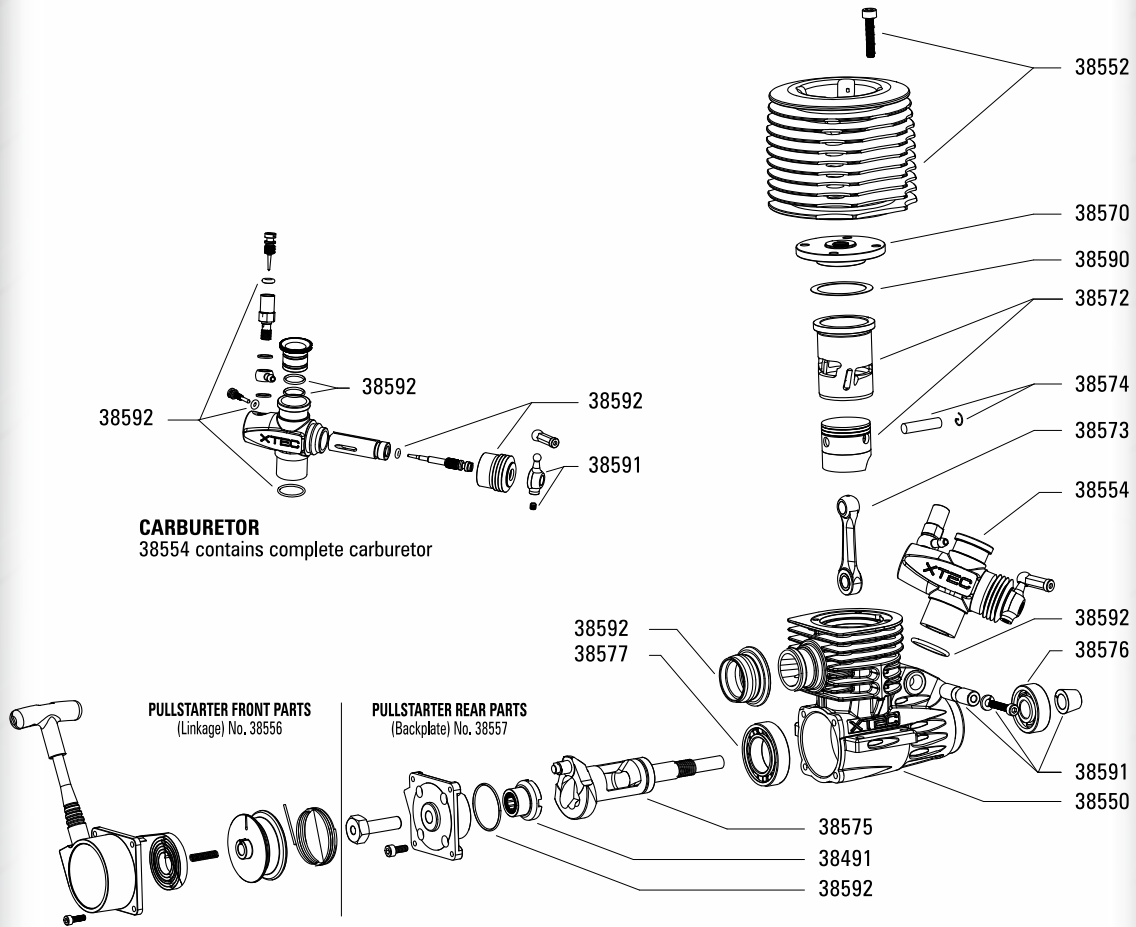

ZR.30 Spec.2 Pullstart (#32810)

ORDER #	spare part description	ORDER #	spare part description
38550	ZR.30 Spec.2 - Crankcase	38574	ZR.30 Spec.2 - Wrist Pin & Clips
38552	ZR.30 Spec.2 - Cylinder Head incl. Screws	38575	ZR.30 Spec.2 - Crankshaft
38554	ZR.30 Spec.2 - 9mm Slide Carburetor	38576	ZR.30 Spec.2 - Ball Bearing Front (7x19x6mm)
38556	ZR.30 Spec.2 - Pullstarter Front Parts (Linkage)	38577	ZR.30 Spec.2 - Ball Bearing Rear (14x25.4x6mm)
38557	ZR.30 Spec.2 - Pullstarter Rear Parts (Backplate)	38590	ZR.30 Spec.2 - Headshims (4 pcs.)
38570	ZR.30 Spec.2 - Burn Room	38591	ZR.30 Spec.2 - Various Parts Bag
38572	ZR.30 Spec.2 - 5+1 Port Piston & Sleeve Set	38592	ZR.30 Spec.2 - O-Ring Set
38573	ZR.30 Spec.2 - Conrod	38491	ZR 30 Spec.2 - Pullstart One-Way Bearing