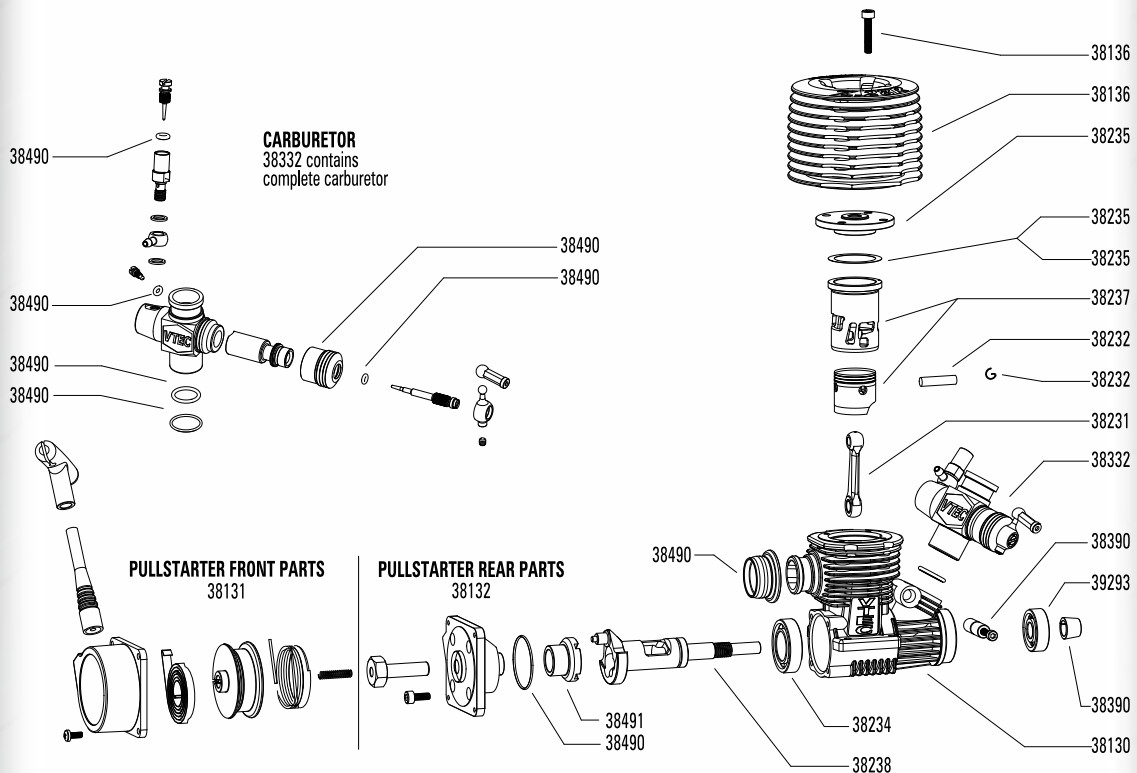

Z.28R Spec.3 Pullstart (#32802)

ORDER #	spare part description	ORDER #	spare part description
39293	Z.28R - Front Ball Bearing	38238	Z.28R Spec.3 Pullstart - Crankshaft
38130	Z.28R - Crankcase	38234	Z.28R - Rear Ball Bearing
38237	Z.28R Spec.3 Pullstart - Piston & Sleeve Set	38235	Z.28R - Burn Room & Head Shim Set
38231	Z.28R - Conrod	38390	Z.28R - Various Parts Bag
38232	Z.28R - Wrist Pin & Clips	38490	Z.28R - O-Ring Set
38131	Z.28R - Pullstarter Front Parts	38332	Z.28R Spec.3 Pullstart - Slide Carburetor Set
38132	Z.28R - Pullstarter Rear Parts	38136	Z.28R Spec.3 Pullstart - Cylinder Head Set
38491	Z.28R - Freilaufleger Seilzugstarter