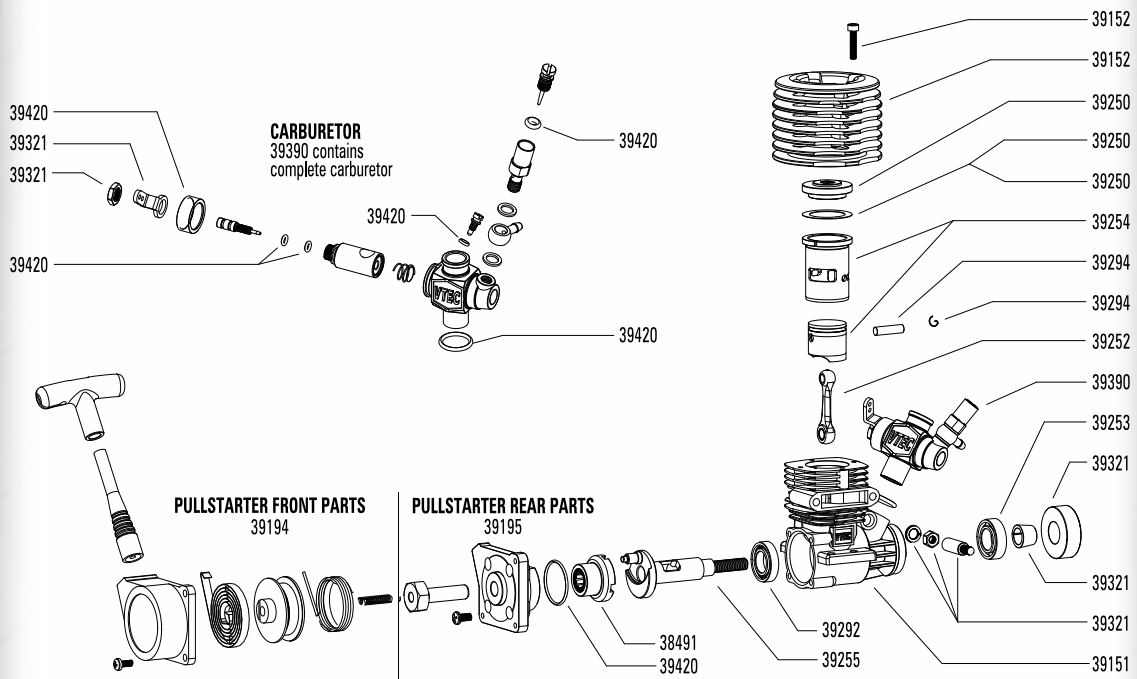

Z.18S Pro Spec.2 Pullstart (#31801)

ORDER #	spare part description	ORDER #	spare part description
39253	Z.18S Pro Pullstart - Front Ball Bearing	39255	Z.18S Pro Spec.2 Pullstart - Crankshaft
39151	Z.18S Pro Pullstart - Crankcase	39292	Z.18S Pro Pullstart - Rear Ball Bearing
39254	Z.18S Pro Spec.2 Pullstart - Piston & Sleeve Set	39250	Z.18S Pro Pullstart - Burn Room & Head Shim Set
39252	Z.18S Pro Pullstart - Conrod	39321	Z.18S Pro Pullstart - Various Parts Bag
39294	Z.18S Pro Pullstart - Wrist Pin & Clips	39420	Z.18S Pro Pullstart - O-Ring Set
39194	Z.18S Pro Pullstart - Pullstarter Front Parts	39390	Z.18S Pro Spec.2 Pullstart - Rotary Carburetor Set
39195	Z.18S Pro Pullstart - Pullstarter Rear Parts	39152	Z.18S Pro Spec.2 Pullstart - Cylinder Head Set
38491	Z.18S Pro Pullstart - Pullstarter One-Way Bearing