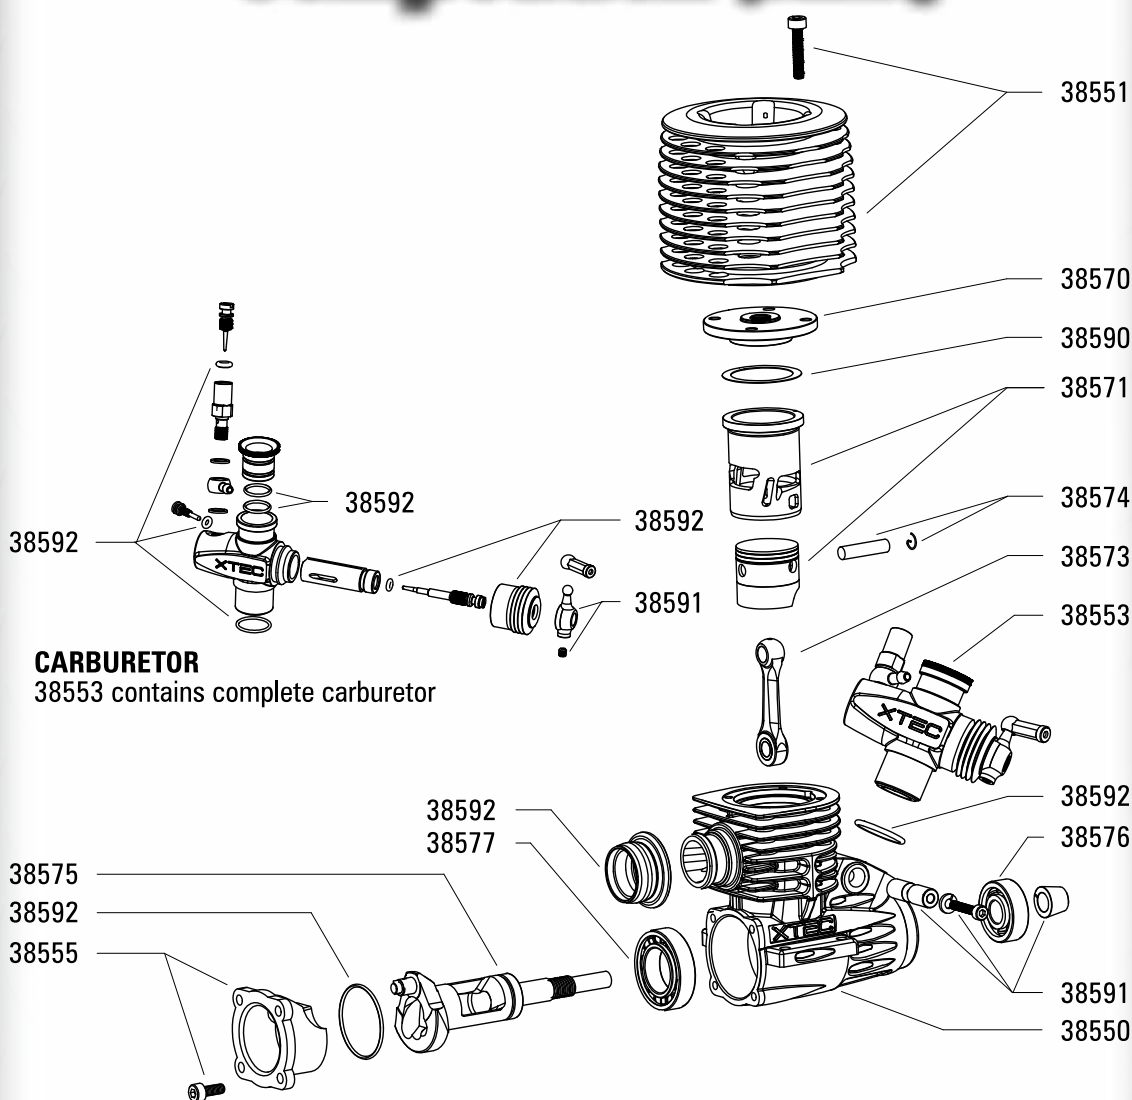

ZR.30 X Truggy Competition (#32815)

ORDER #	spare part description	ORDER #	spare part description
38550	ZR.30 X - Crankcase	38574	ZR.30 X - Wrist Pin & Clips
38551	ZR.30 X - Cylinder Head incl. Screws	38575	ZR.30 X - Crankshaft
38553	ZR.30 X - Slide Carburetor (changeable)	38576	ZR.30 X - Ball Bearing Front
38555	ZR.30 X - Backplate incl. Screws	38577	ZR.30 X - Ball Bearing Rear
38570	ZR.30 X - Burn Room	38590	ZR.30 X - Headshims (4 pcs.)
38571	ZR.30 X - 7+1 Port Piston & Sleeve Set	38591	ZR.30 X - Various Parts Bag
38573	ZR.30 X - Conrod	38592	ZR.30 X - O-Ring Set