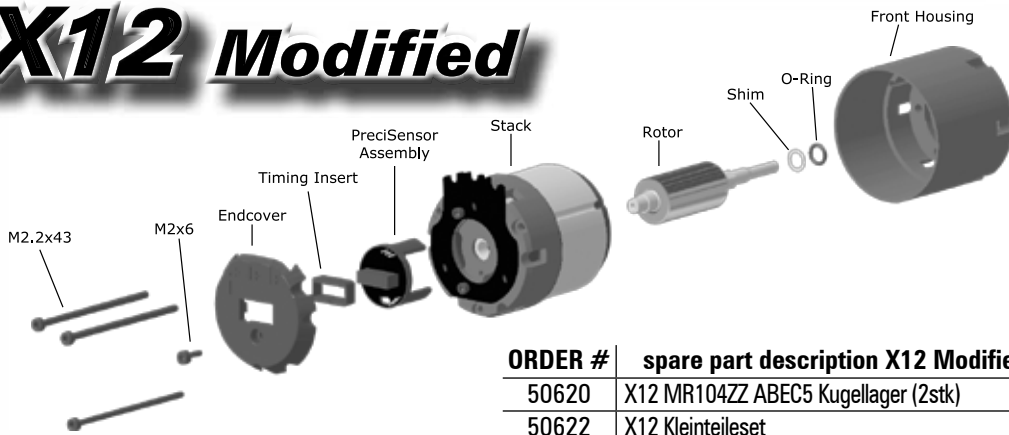

Notes:

ELECTRIC MOTORS

VECTOR **X11** & **X12**

X12 Modified

ORDER #	spare part description X12 Modified
50620	X12 MR104ZZ ABEC5 Kugellager (2stk)
50622	X12 Kleinteileset
50623	X12 Sensor Einheit
50624	X12 Aluminium Front Gehäuse
50633	X12 Sintered Rotor - 12.5mm