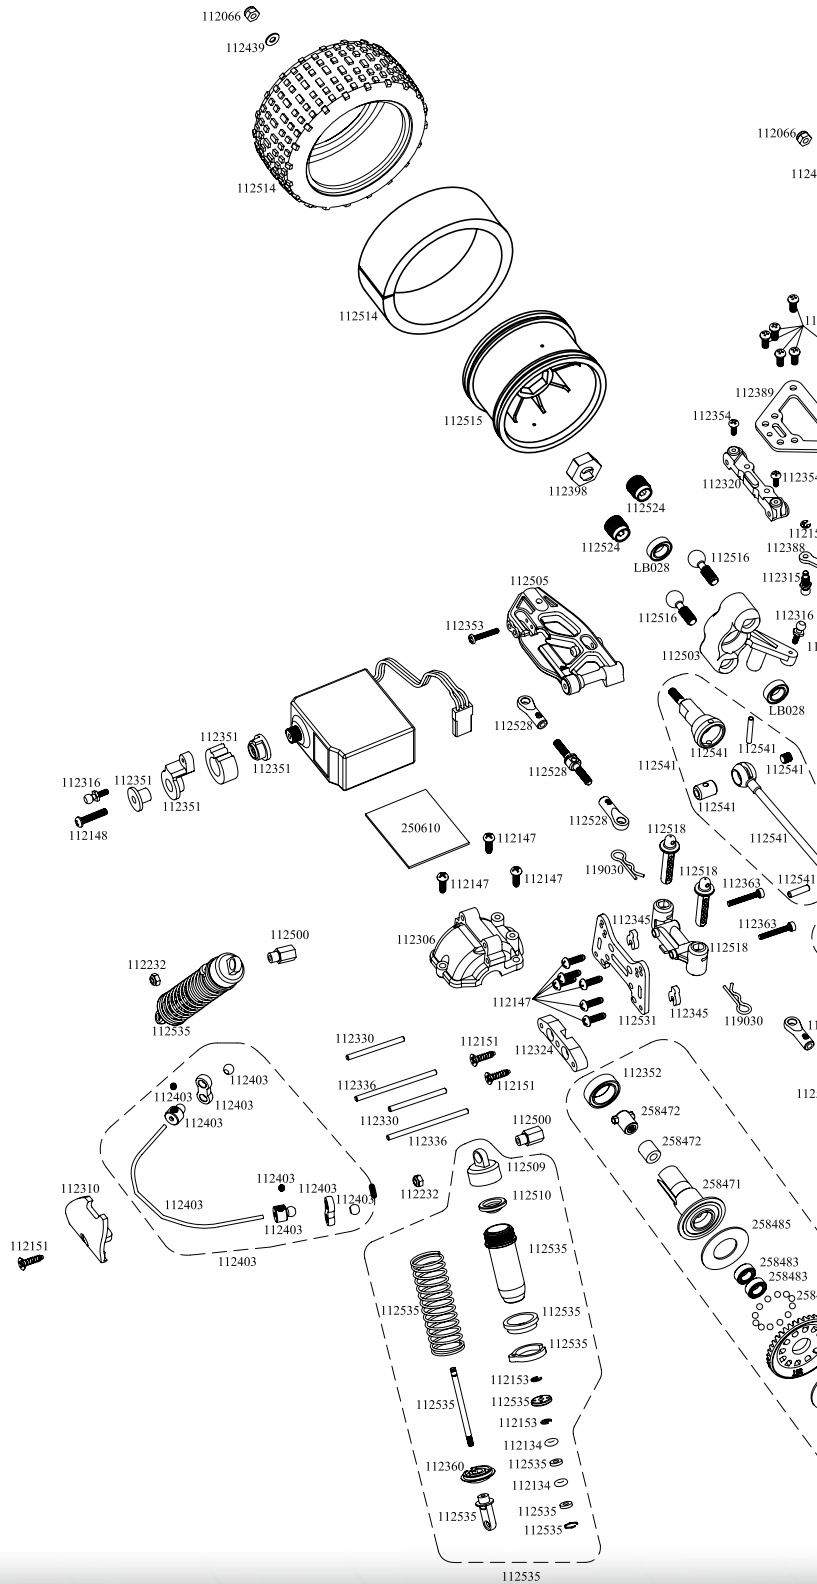

SHARK 18 MONSTER

Factory Team #110601